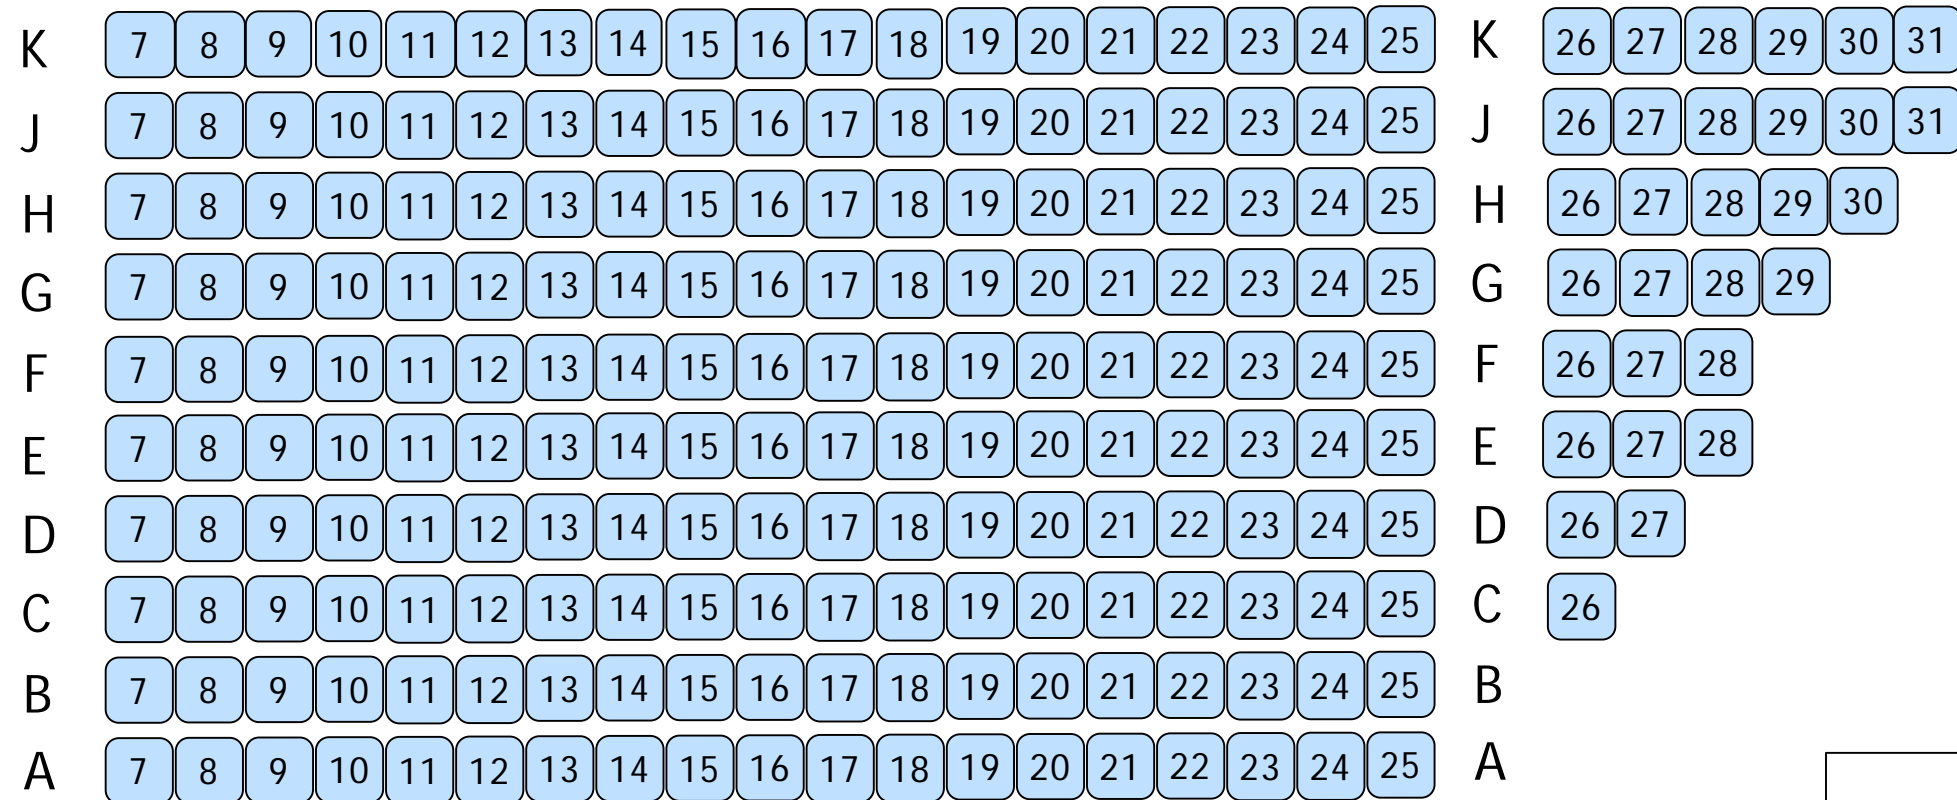

MOBILITY IMPAIRED PATRONS 5 SPACES

STEPS TO ALL ROWS EXCEPT ROW K

STAGE

# SHELDLEY THEATRE

ELIZABETH THEATRES  
FROBISHER ROAD  
ELIZABETH  
SA 5112